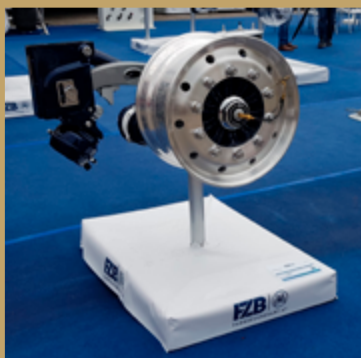

Intelligente Lösungen für Transport und Sicherheit

Smart Solutions for Transport and Safety

BPW präsentiert Lösungen für mehr Effizienz und Sicherheit: AirSave regelt den Reifenluftdruck während der Fahrt, Active Reverse Control unterstützt die Lenkung und Agro Drive ergänzt die Achse um eine Antriebshilfe. Exte Com 90 ermöglicht die ferngesteuerte Ladungssicherung im Holztransport und erleichtert das Be- und Entladen.

BPW presents solutions for greater efficiency and safety: AirSave regulates tyre pressure while driving, Active Reverse Control supports steering, and Agro Drive adds drive assistance to the axle. Exte Com 90 enables remote-controlled load securing for timber transport, making loading and unloading faster and easier.

■ FAHRZEUGBEDARF | ÖSTERREICH | AUSTRIA
■ www.fahrzeugbedarf.at